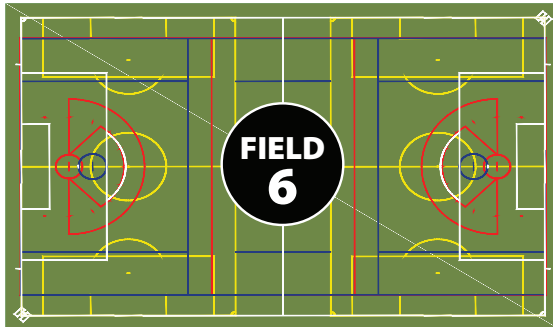

FIELD MAP

COPPERPLEX
2007 Cedar Dr
Edgewood, MD 21040

2007 CEDAR DRIVE

650 PARKING SPOTS (ON SITE)
250 ADDITIONAL OFF SITE PARKING

RESTROOMS

CONCESSIONS

WIFI