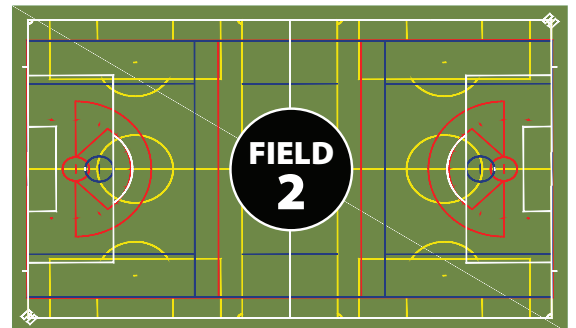

FIELD MAP

COPPERPLEX
2007 Cedar Dr
Edgewood, MD 21040

2007 CEDAR DRIVE

650 PARKING SPOTS (ON SITE)
250 ADDITIONAL OFF SITE PARKING

RESTROOMS

CONCESSIONS

WIFI