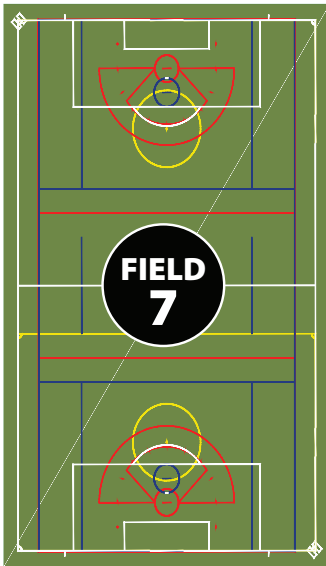

FIELD MAP

COPPERPLEX
2007 Cedar Dr
Edgewood, MD 21040

2007 CEDAR DRIVE

650 PARKING SPOTS (ON SITE)
250 ADDITIONAL OFF SITE PARKING

RESTROOMS

CONCESSIONS

WIFI