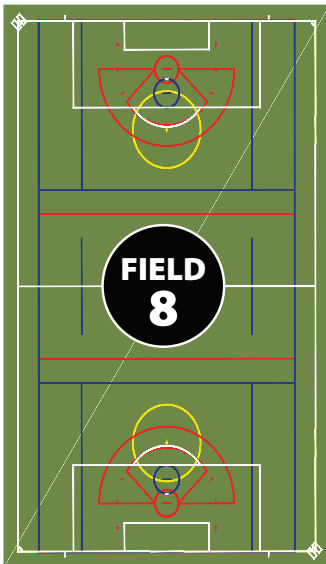

FIELD MAP

COPPERPLEX
2007 Cedar Dr
Edgewood, MD 21040

2007 CEDAR DRIVE

650 PARKING SPOTS (ON SITE)
250 ADDITIONAL OFF SITE PARKING

RESTROOMS

CONCESSIONS

WIFI