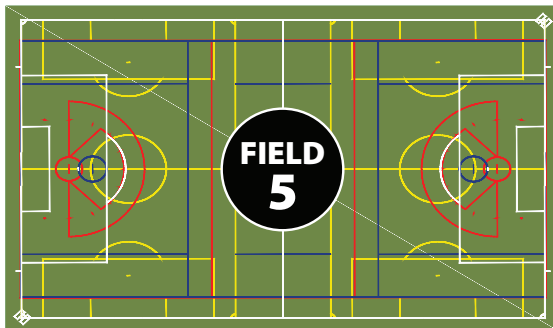

FIELD MAP

COPPERPLEX
2007 Cedar Dr
Edgewood, MD 21040

2007 CEDAR DRIVE

650 PARKING SPOTS (ON SITE)
250 ADDITIONAL OFF SITE PARKING

RESTROOMS

CONCESSIONS

WIFI