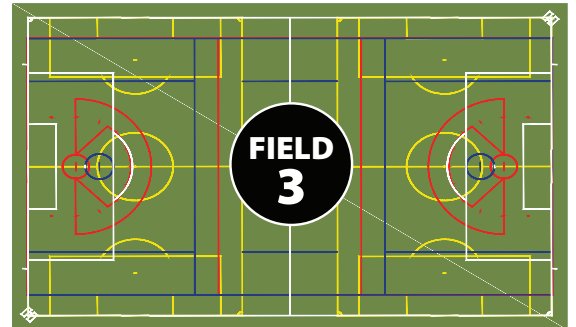

FIELD MAP

COPPERPLEX
2007 Cedar Dr
Edgewood, MD 21040

2007 CEDAR DRIVE

650 PARKING SPOTS (ON SITE)
250 ADDITIONAL OFF SITE PARKING

RESTROOMS

CONCESSIONS

WIFI