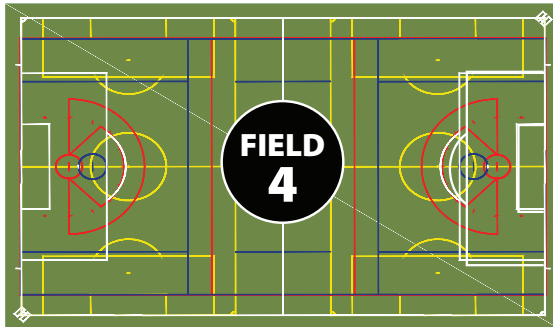

FIELD MAP

COPPERPLEX
2007 Cedar Dr
Edgewood, MD 21040

2007 CEDAR DRIVE

650 PARKING SPOTS (ON SITE)
250 ADDITIONAL OFF SITE PARKING

RESTROOMS

CONCESSIONS

WIFI