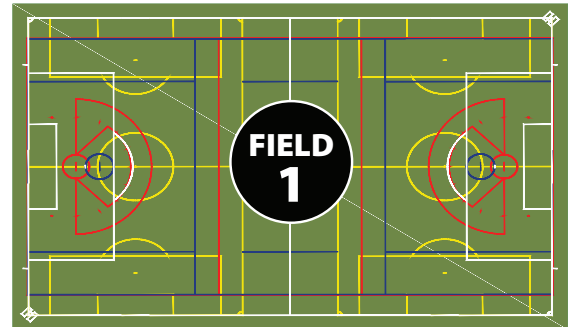

FIELD MAP

COPPERPLEX
2007 Cedar Dr
Edgewood, MD 21040

2007 CEDAR DRIVE

650 PARKING SPOTS (ON SITE)
250 ADDITIONAL OFF SITE PARKING

RESTROOMS

CONCESSIONS

WIFI